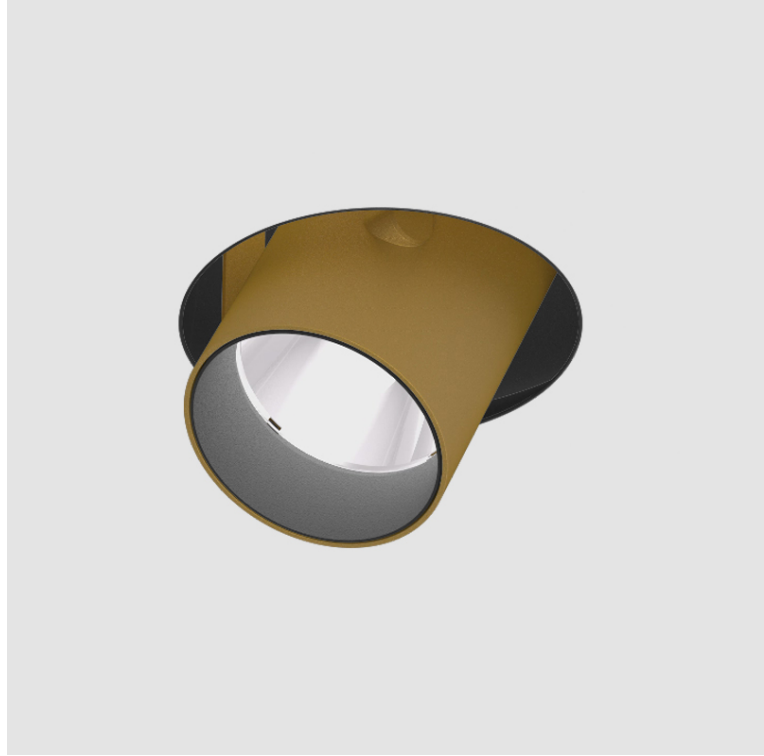

Fixture Finish: SSR / BKV / CWI / CRY / HAB / UFT / ITA / RUA / FTG / MYG / LOD / PUS / FRO / FUP / KIA / POP / BLS / SPG / MEY / GOH / GUM / CHC / COM / ABZ / JAG / OBR / MOS / ROR

Fixture Material: Aluminum Die Cast
Cut-out Measurements: 225mm / 8 7/8" x 225mm / 8 7/8"
Upon Request: Unique Sizes

ELECTRICAL

Lamp Type: LED (Zhaga Standard)
Input Wattage (W): 19.3 + 2.6
Total Output Wattage (W): 16.5 + 2.2
Dimming: Tri-Mode (Non-Dimming and Phase Dimming (120Vac only) and 0-10V Dimming)
Driver Included: No
Driver Location: Remote
Driver Type: Constant Current & Constant Voltage - Universal
Driver Class: Class 2
Input Voltage (V): 120 - 277
Output Voltage (V): 24
Constant Current (MA): 500

LED

Number of LEDs: 2
Color Temperature (°K): 2700 / 3000 / 3500 / 4000
Max. Delivered Lumen (lm): 1515 / 1575 / 1673 / 1707
Nominal Lumen (lm): 2285 / 2375 / 2524 / 2575
CRI: >90 CRI
Lamp Life (hrs): 50000
Upon Request: Special Color Temperature

OPTICAL

Reflector: 12 / 16 / 32
Optic: Lens Pack - No Lens / Linear Spread Lens / Honeycomb / Spread Lens
Adjustability: Rotational 355°; Tilt 45°
Upon Request: Special Beam Angles

RATINGS AND CERTIFICATIONS