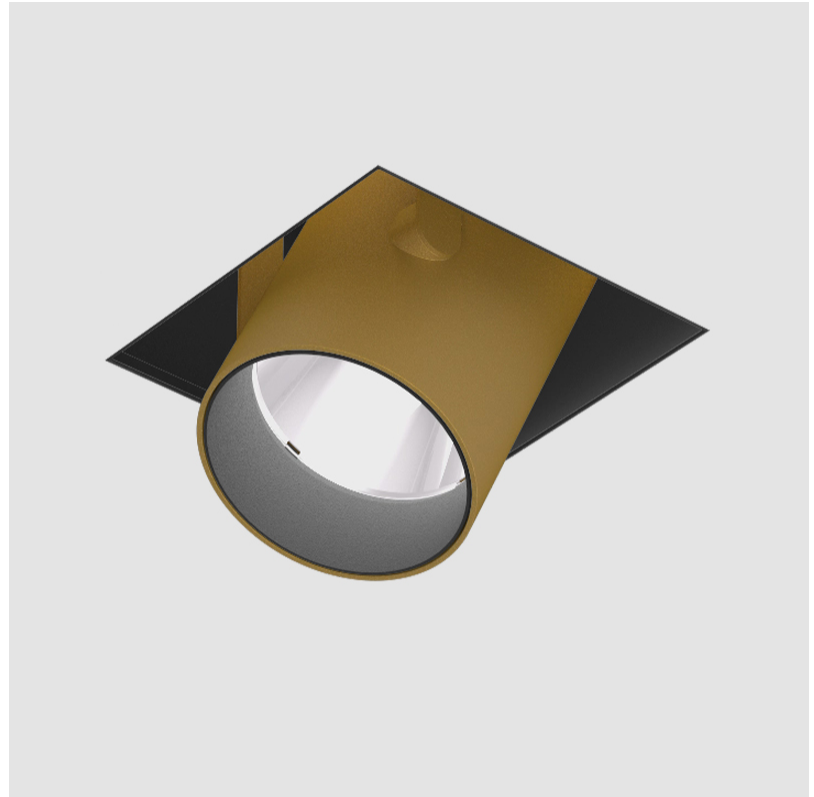

ELECTRICAL

Lamp Type: LED (Zhaga Standard)
Input Wattage (W): 19.3 + 2.6
Total Output Wattage (W): 16.5 + 2.2
Dimming: Tri-Mode (Non-Dimming and Phase Dimming (120Vac only) and 0-10V Dimming)
Driver Included: No
Driver Location: Remote
Driver Type: Constant Current & Constant Voltage - Universal
Driver Class: Class 2
Input Voltage (V): 120 - 277
Output Voltage (V): 24
Constant Current (MA): 500

LED

Number of LEDs: 2
Color Temperature (°K): 2700 / 3000 / 4000
Max. Delivered Lumen (lm): 1540 / 1580 / 1690
CRI: >90 CRI
Lamp Life (hrs): 50000
Upon Request: Special Color Temperature

OPTICAL

Reflector: 20 / 40 / 60
Adjustability: Rotational 355°; Tilt 45°
Upon Request: Special Beam Angles

RATINGS AND CERTIFICATIONS

Patents: IP20
For international specifications by adding 'INT' at the end of the existing Model #. For assistance on 'custom' specifications, contact zteam@zaneen.com.
In a constant effort to supply the best product, we reserve the right to change specifications or materials without notice. The most recent specification sheets are found at zaneen.com

145mm
5 11/16"

10 | 12 1/2 | 15 | 25mm
3/8" | 1/2" | 9/16" | 1"

225mm x 225mm
8 7/8" x 8 7/8"

355°

45°