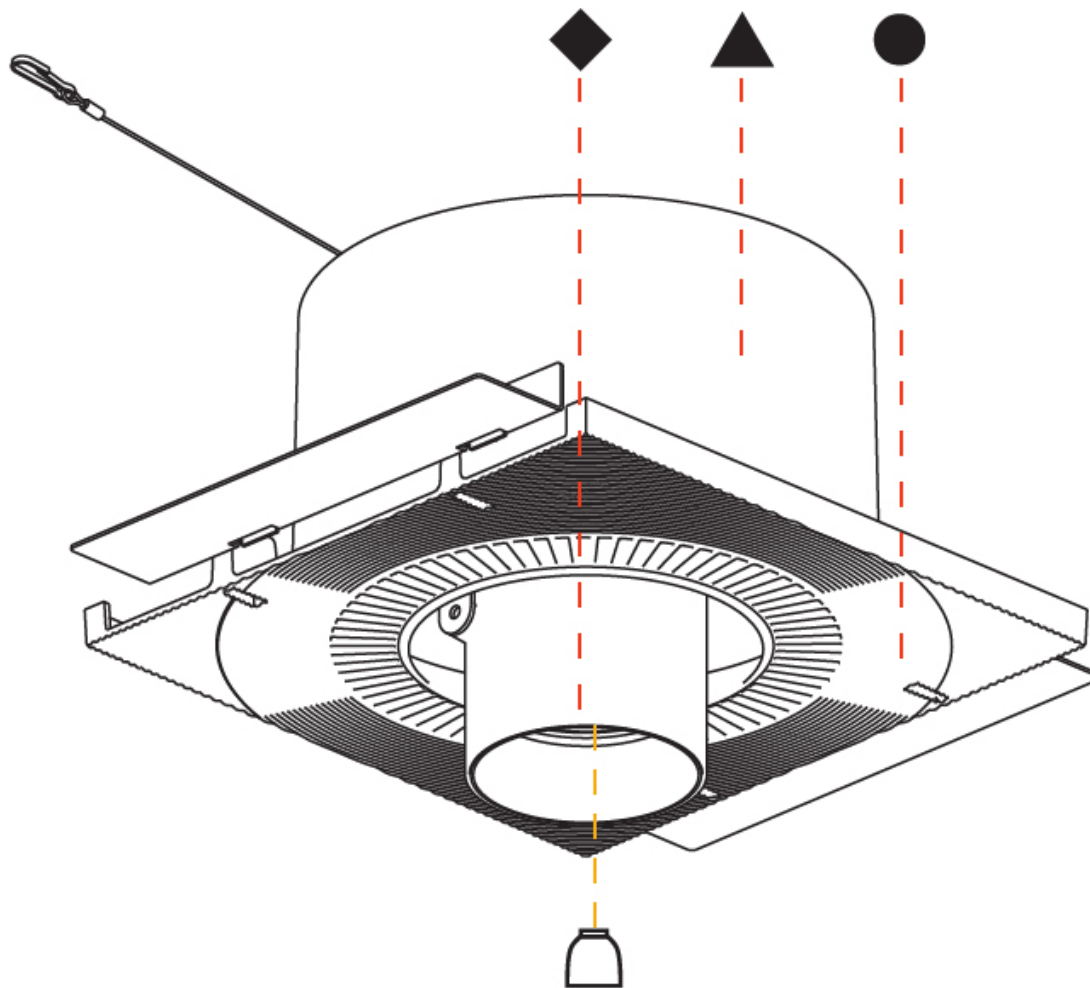

IMAGINE ROUND AURA TRIMLESS

A35395-

PROJECT	_____
TYPE	_____
SPECIFIER	_____
QUANTITY	_____
DATE	_____

A