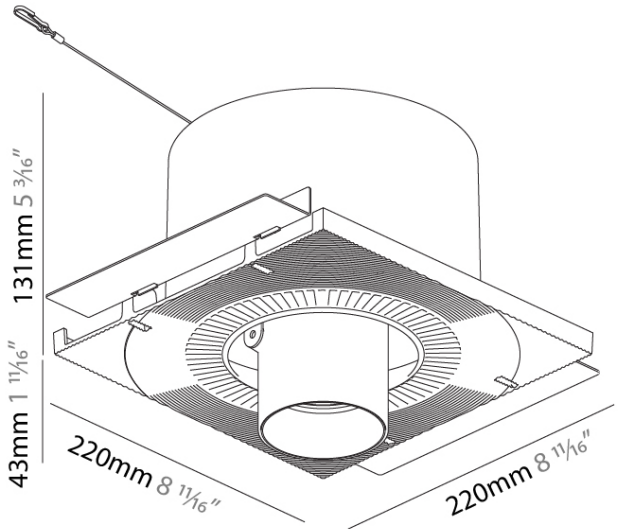

Fixture Finish: SSR / BKV / CWI / CRY / HAB / UFT / ITA / RUA / FTG / MYG / LOD / PUS / FRO / FUP / KIA / POP / BLS / SPG / MEY / GOH / GUM / CHC / COM / ABZ / JAG / OBR / MOS / ROR

Fixture Material: Aluminum Die Cast
Cut-out Measurements: 225mm / 8 7/8" x 225mm / 8 7/8"
Upon Request: Unique Sizes

ELECTRICAL

Lamp Type: LED (Zhaga Standard)
Input Wattage (W): 19.3 + 2.6
Total Output Wattage (W): 16.5 + 2.2
Dimming: Tri-Mode (Non-Dimming and Phase Dimming (120Vac only) and 0-10V Dimming)
Driver Included: No
Driver Location: Remote
Driver Type: Constant Current & Constant Voltage - Universal
Driver Class: Class 2
Input Voltage (V): 120 - 277
Output Voltage (V): 24
Constant Current (MA): 500

LED

Number of LEDs: 2
Color Temperature (°K): 2700 / 3000 / 3500 / 4000
Max. Delivered Lumen (lm): 1515 / 1575 / 1673 / 1707
Nominal Lumen (lm): 2285 / 2375 / 2524 / 2575
CRI: >90 CRI
Lamp Life (hrs): 50000
Upon Request: Special Color Temperature

OPTICAL

Reflector: 12 / 16 / 32
Optic: Lens Pack - No Lens / Linear Spread Lens / Honeycomb / Spread Lens
Adjustability: Rotational 355°; Tilt 45°
Upon Request: Special Beam Angles

RATINGS AND CERTIFICATIONS